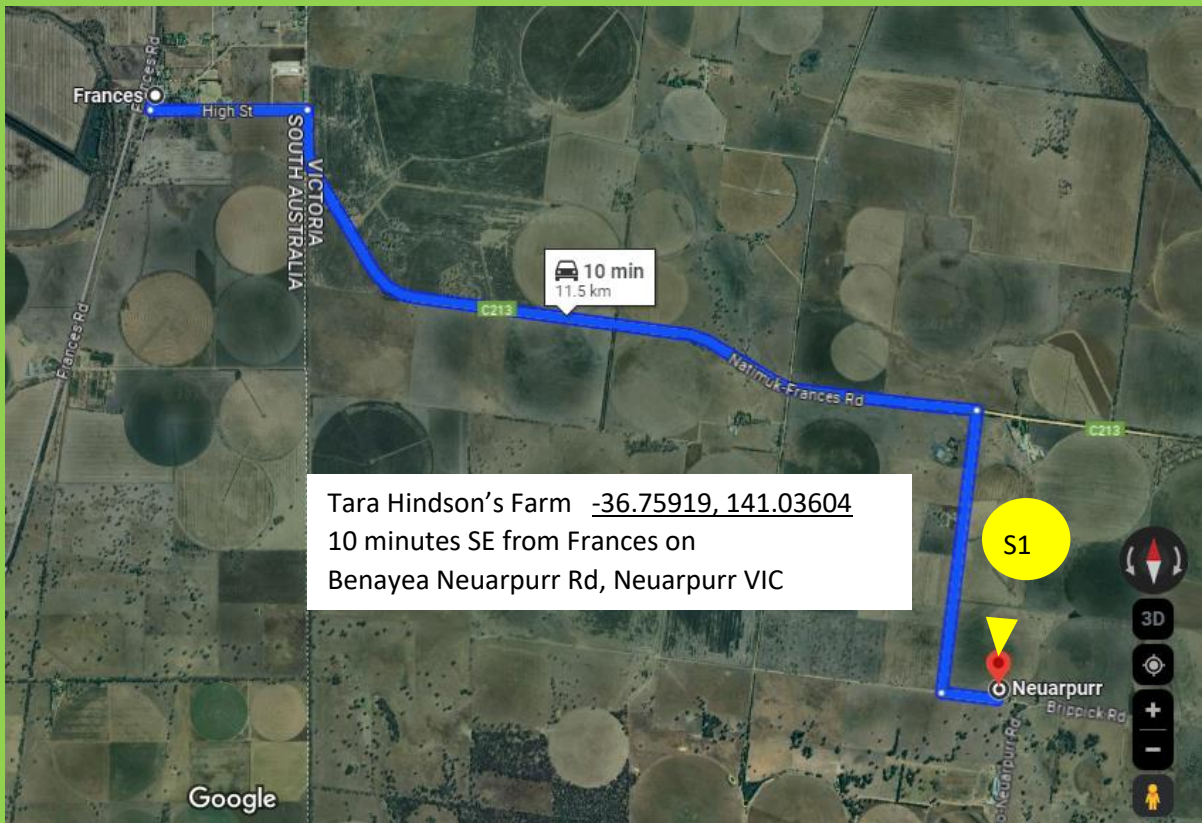

SADGA/MFMG TRIAL SITE MAP 2024

Tara Hindson's Farm -36.75919, 141.03604
10 minutes SE from Frances on
Benayea Neuarcurr Rd, Neuarcurr VIC

Head to Simon Ballingers Farm via Wolseley
S2 – 190 Teatrick Rd, Wolseley
S3 - 388 Lockhart Road, Wolseley -36.36245, 140.95247