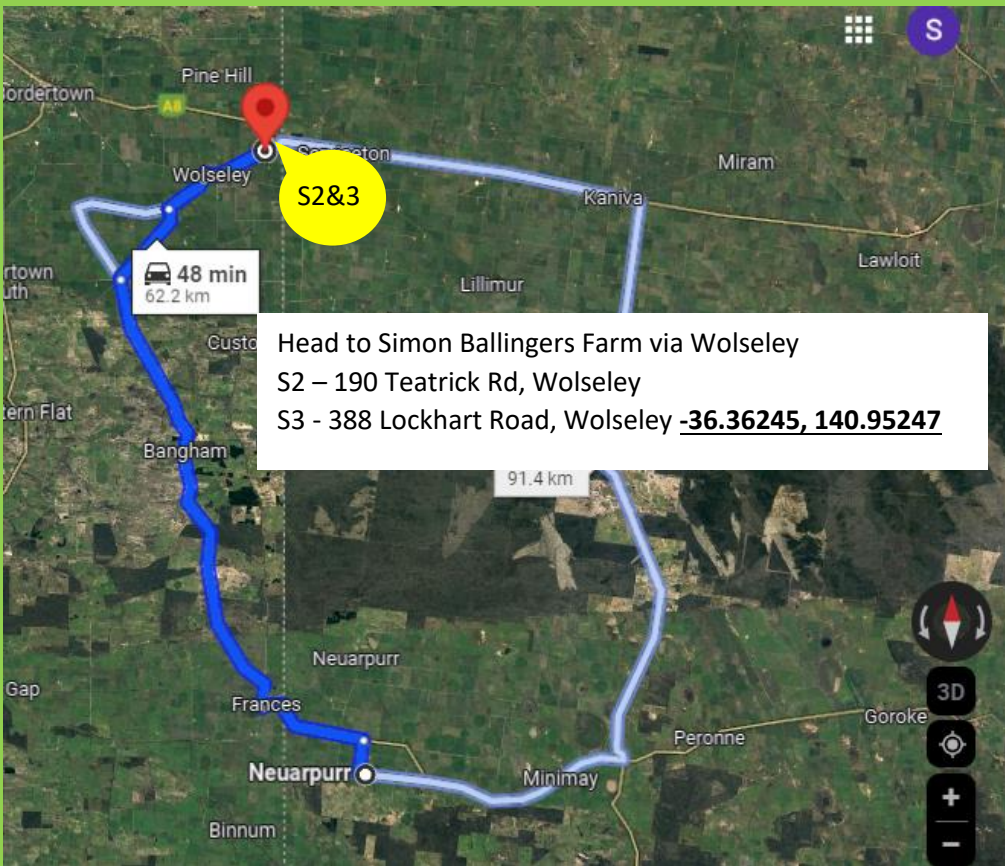

SADGA/MFMG TRIAL SITE MAP 2024

Tara Hindson's Farm -36.75919, 141.03604
10 minutes SE from Frances on
Benayea Neuarcurr Rd, Neuarcurr VIC

Head to Simon Ballingers Farm via Wolseley
S2 – 190 Teatrick Rd, Wolseley
S3 - 388 Lockhart Road, Wolseley -36.36245, 140.95247