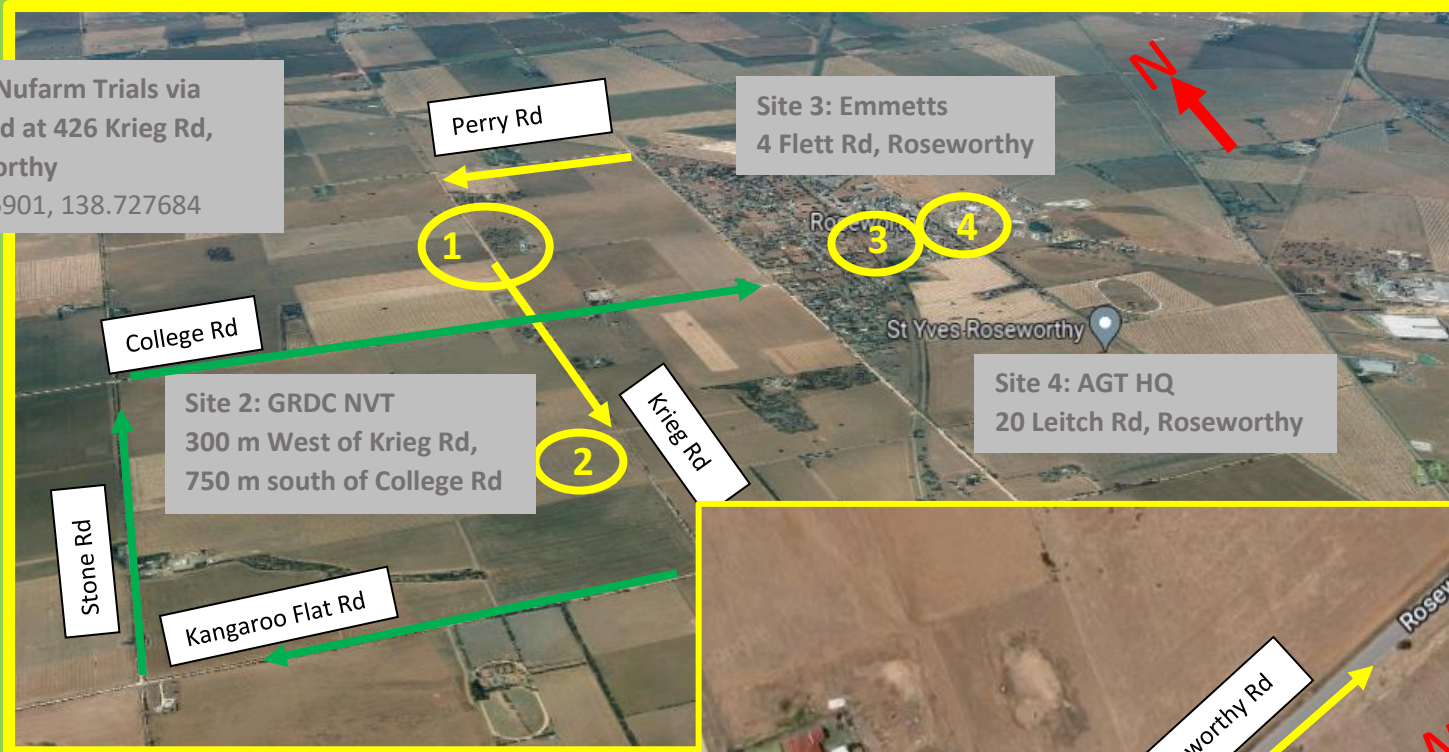

SADGA 2023 MID NORTH CROPWALK LOCATIONS

Site 1: Nufarm Trials via Perry Rd at 426 Krieg Rd, Roseworthy
-34.526901, 138.727684

Site 3: Emmetts
4 Flett Rd, Roseworthy

Site 4: AGT HQ
20 Leitch Rd, Roseworthy

Site 2: GRDC NVT
300 m West of Krieg Rd,
750 m south of College Rd

Travel Notes:

Arriving Site 1: Krieg Road is a narrow dirt road that maybe difficult to traverse if wet, in order to have traffic facing the direction of travel (and for ease of parking at the next site) you will need to head to site 1 via Perry Rd.

Exiting Site 2: will require a travel loop head south on Krieg Rd turn right onto Kangaroo Flat Rd, right onto Stone Rd right onto College Rd and then head into Roseworthy to get to Emmetts.