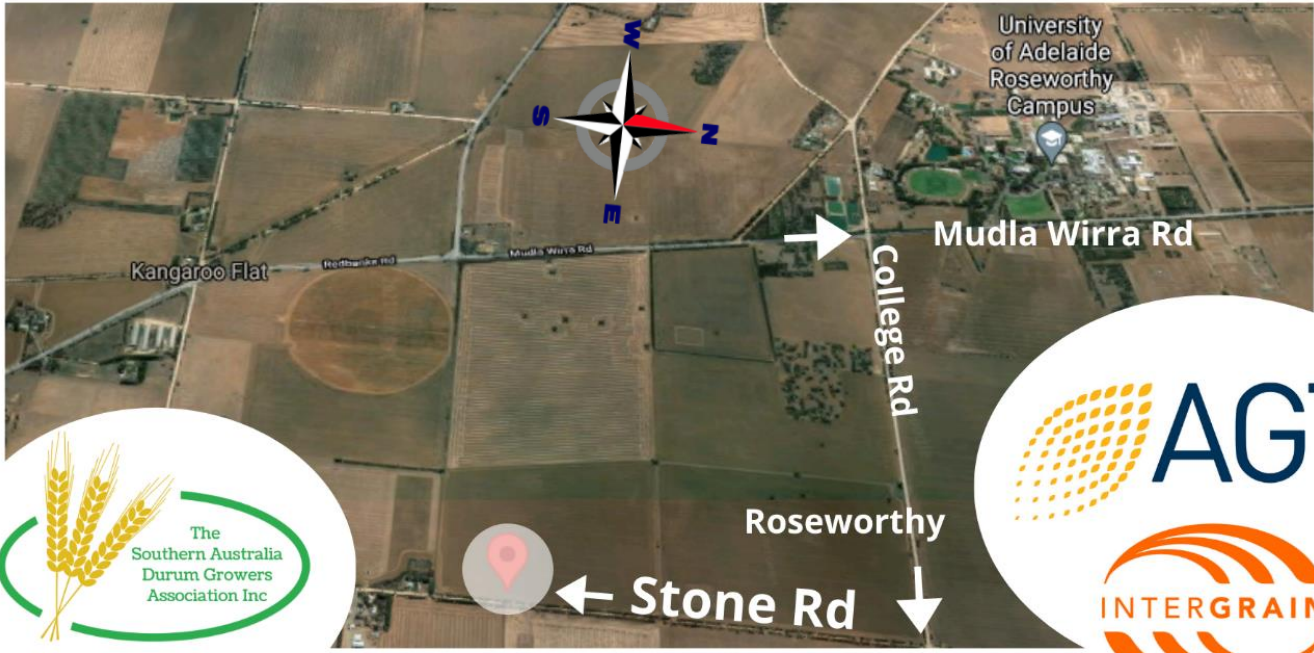

**Site 1 (8:45 am) – Nufarm Canola Demonstration Site**

**Molineux Road from Tarlee turn right after Mona Vale Property.**

**Site 2 (10:00 am): FMC Overwatch Trial**

**From Site One head to Roseworthy, turn right at the Roseworthy Hotel, turn left onto Cliff Rd then right onto College Road. Drive past Krieg Rd, turn left onto Stone Rd, drive past Site 3 NVT turn left onto Kangaroo Flat Rd (take Krieg Rd only if dry).**

An Agricultural Sciences Company

Site 3 (10:30 am) – Roseworthy NVT Site on Stone Rd

Site 4 (12 noon): Head back to AGT HQ, 20 Leitch Rd, Roseworthy for AGT trials and BBQ lunch.