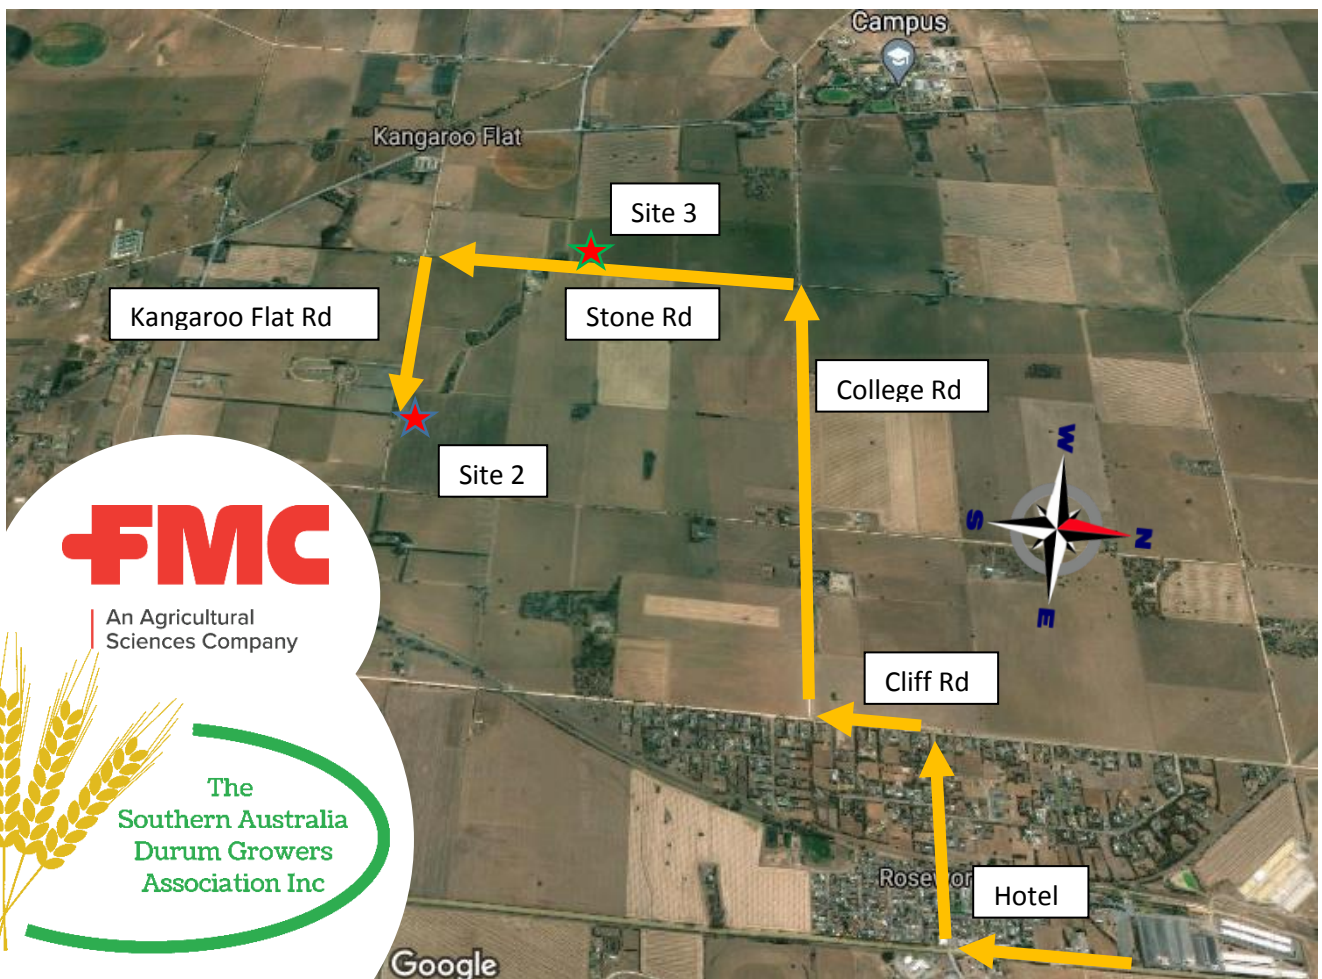

**Site 1 (8:45 am) – Nufarm Canola Demonstration Site**

**Molineux Road from Tarlee turn right after Mona Vale Property.**

**Site 2 (10:00 am): FMC Overwatch Trial**

**From Site One head to Roseworthy, turn right at the Roseworthy Hotel, turn left onto Cliff Rd then right onto College Road. Drive past Krieg Rd, turn left onto Stone Rd, drive past Site 3 NVT turn left onto Kangaroo Flat Rd (take Krieg Rd only if dry).**

An Agricultural Sciences Company

Site 3 (10:30 am) – Roseworthy NVT Site on Stone Rd

Site 4 (12 noon): Head back to AGT HQ, 20 Leitch Rd, Roseworthy for AGT trials and BBQ lunch.