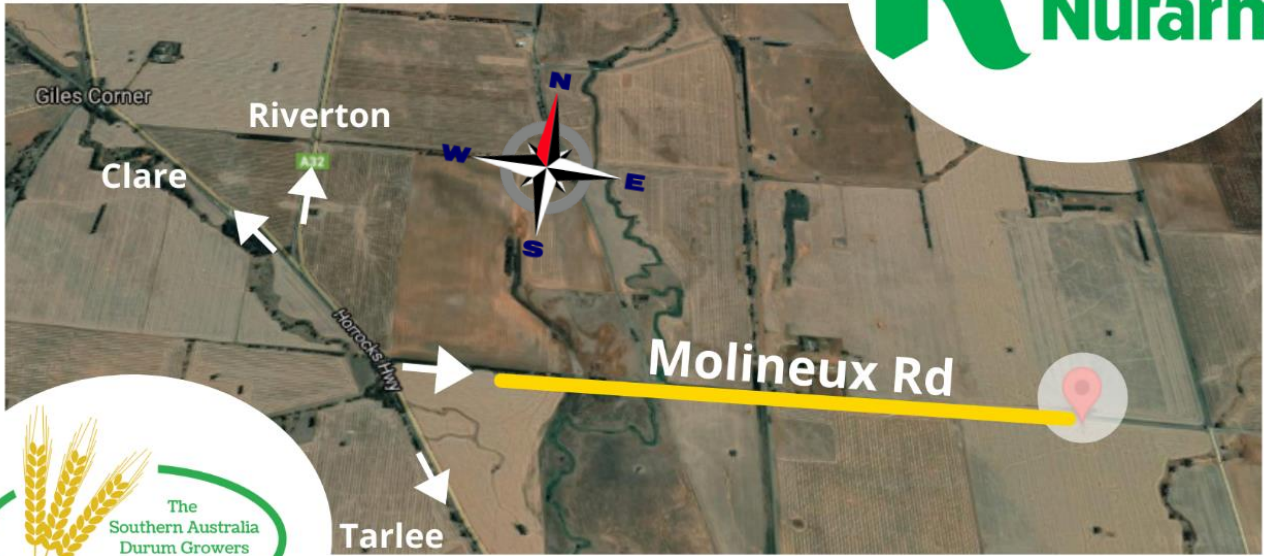

**Site 1 (8:45 am) – Nufarm Canola Demonstration Site**

**Molineux Road from Tarlee turn right after Mona Vale Property.**

**Site 2 (10:00 am): FMC Overwatch Trial**

**From Site One head to Roseworthy, turn right at the Roseworthy Hotel, turn left onto Cliff Rd then right onto College Road. Drive past Krieg Rd, turn left onto Stone Rd, drive past Site 3 NVT turn left onto Kangaroo Flat Rd (take Krieg Rd only if dry).**

An Agricultural Sciences Company

Site 3 (10:30 am) – Roseworthy NVT Site on Stone Rd

Site 4 (12 noon): Head back to AGT HQ, 20 Leitch Rd, Roseworthy for AGT trials and BBQ lunch.