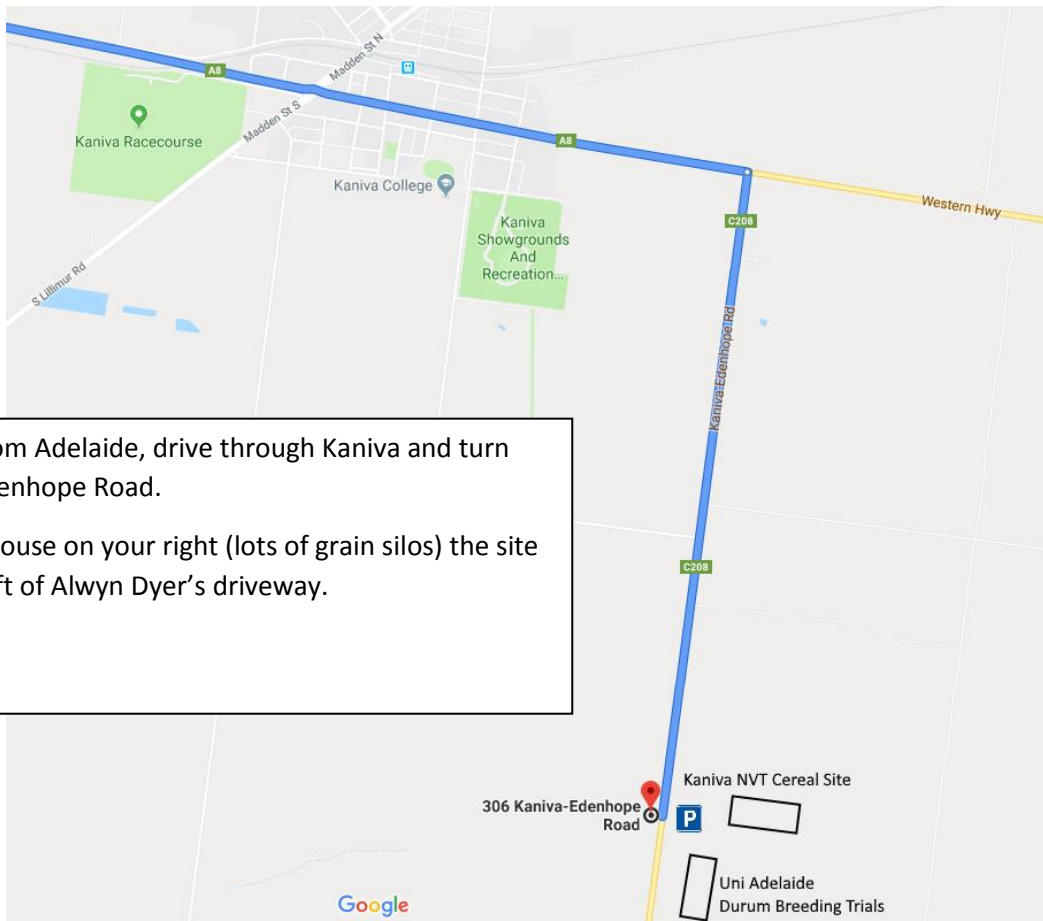

When arriving from Adelaide, drive through Bordertown and continue for approximately 20 km.

Turn left onto Dunalbyn Drive

Turn left into the second paddock after leaving the highway

Follow the fence on the left until you reach the trial site.

When arriving from Adelaide, drive through Kaniva and turn right onto the Edenhope Road.

At the first farmhouse on your right (lots of grain silos) the site entry is on the left of Alwyn Dyer's driveway.