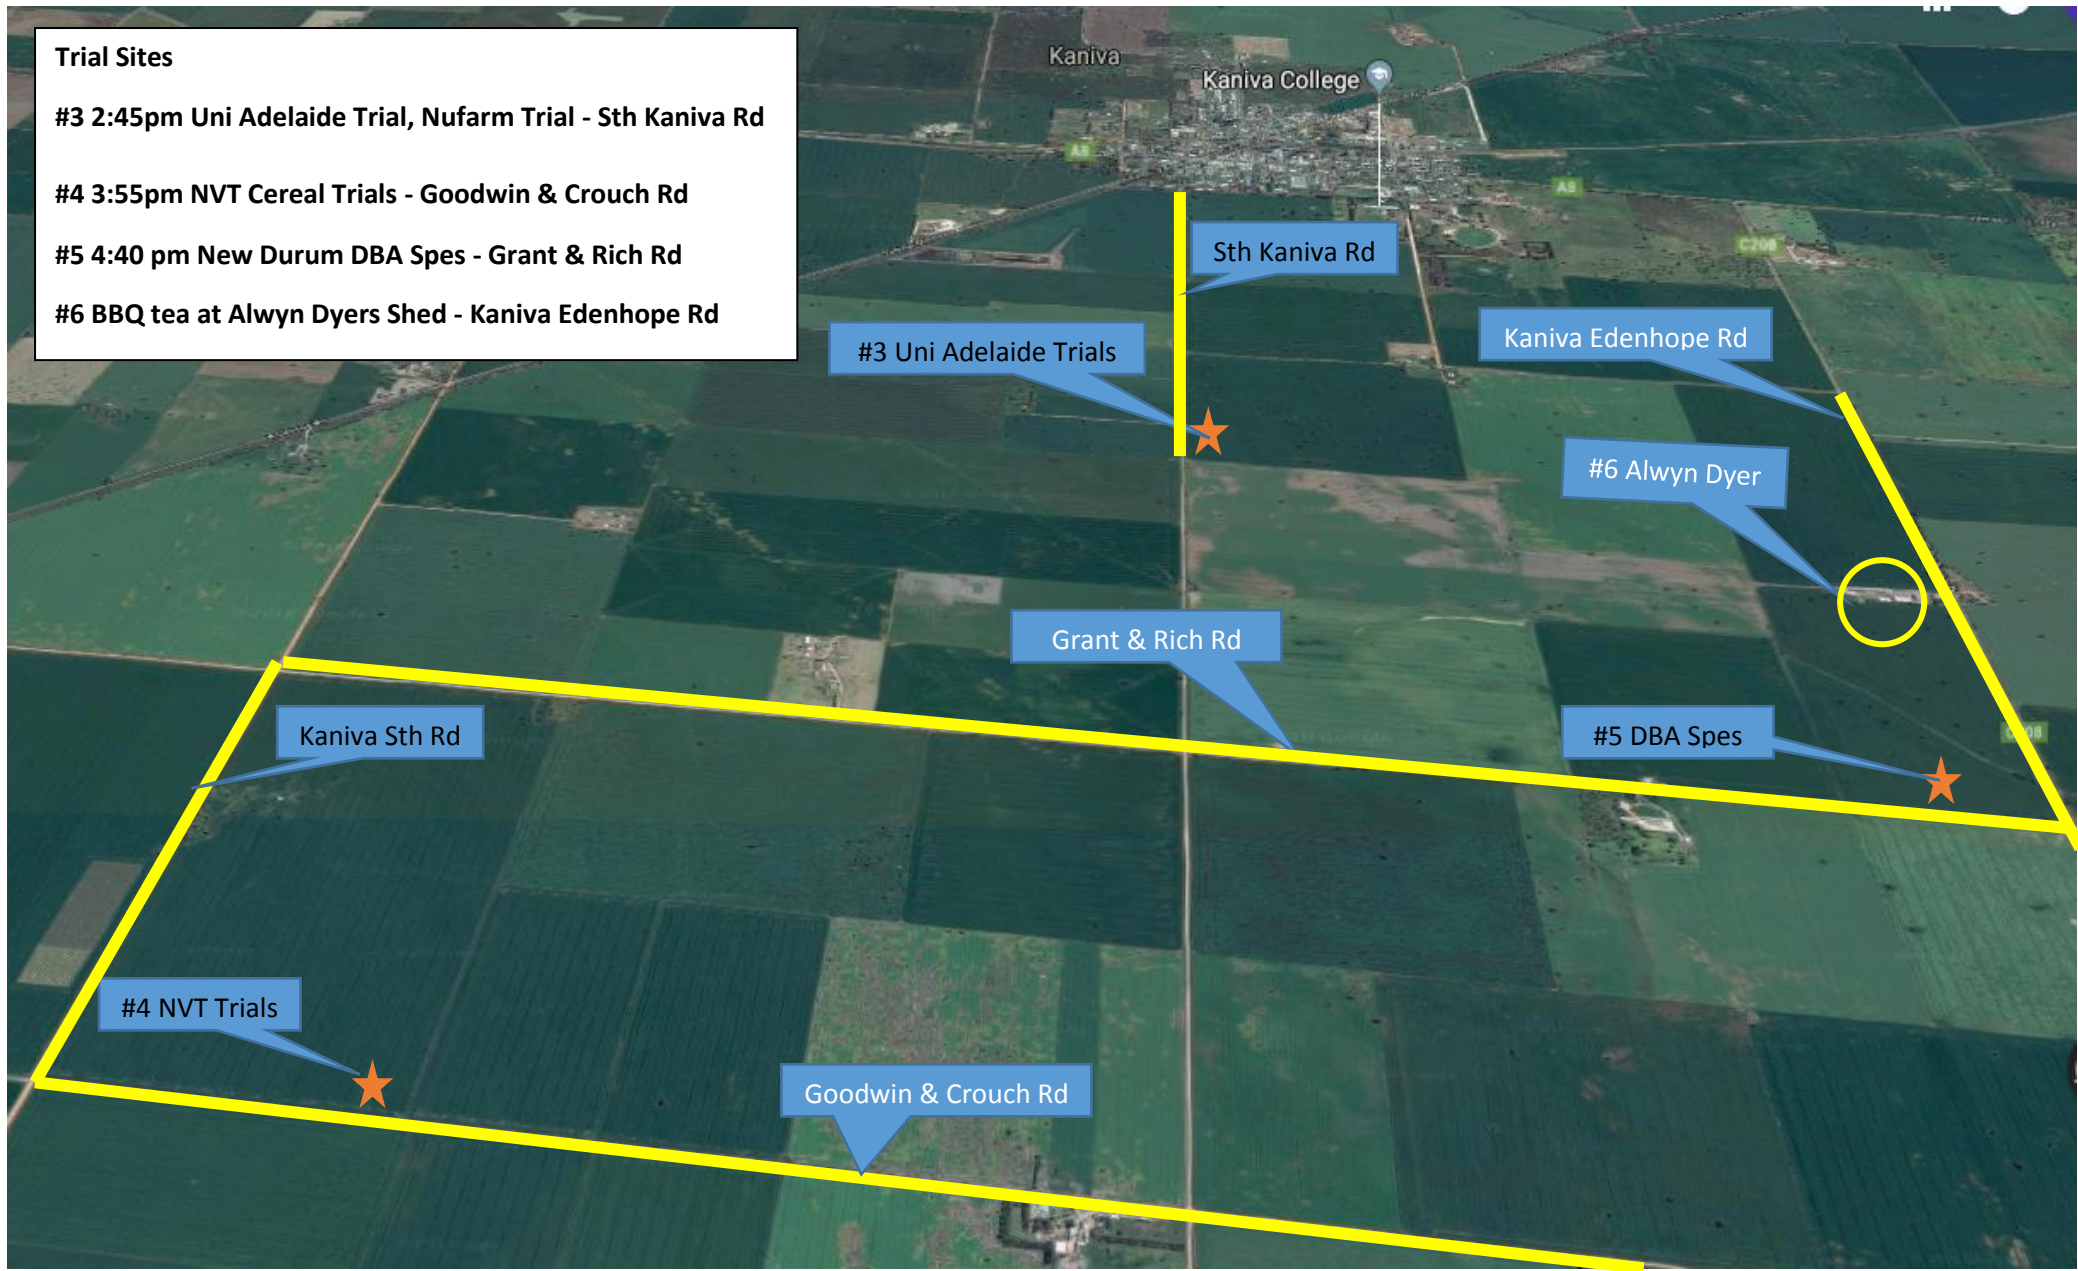

Trial Sites
#3 2:45pm Uni Adelaide Trial, Nufarm Trial - Sth Kaniva Rd
#4 3:55pm NVT Cereal Trials - Goodwin & Crouch Rd
#5 4:40 pm New Durum DBA Spes - Grant & Rich Rd
#6 BBQ tea at Alwyn Dyers Shed - Kaniva Edenhope Rd

Kaniva
Kaniva College

Sth Kaniva Rd

#3 Uni Adelaide Trials

Kaniva Edenhope Rd

#6 Alwyn Dyer

Grant & Rich Rd

#5 DBA Spes

Kaniva Sth Rd

#4 NVT Trials

Goodwin & Crouch Rd