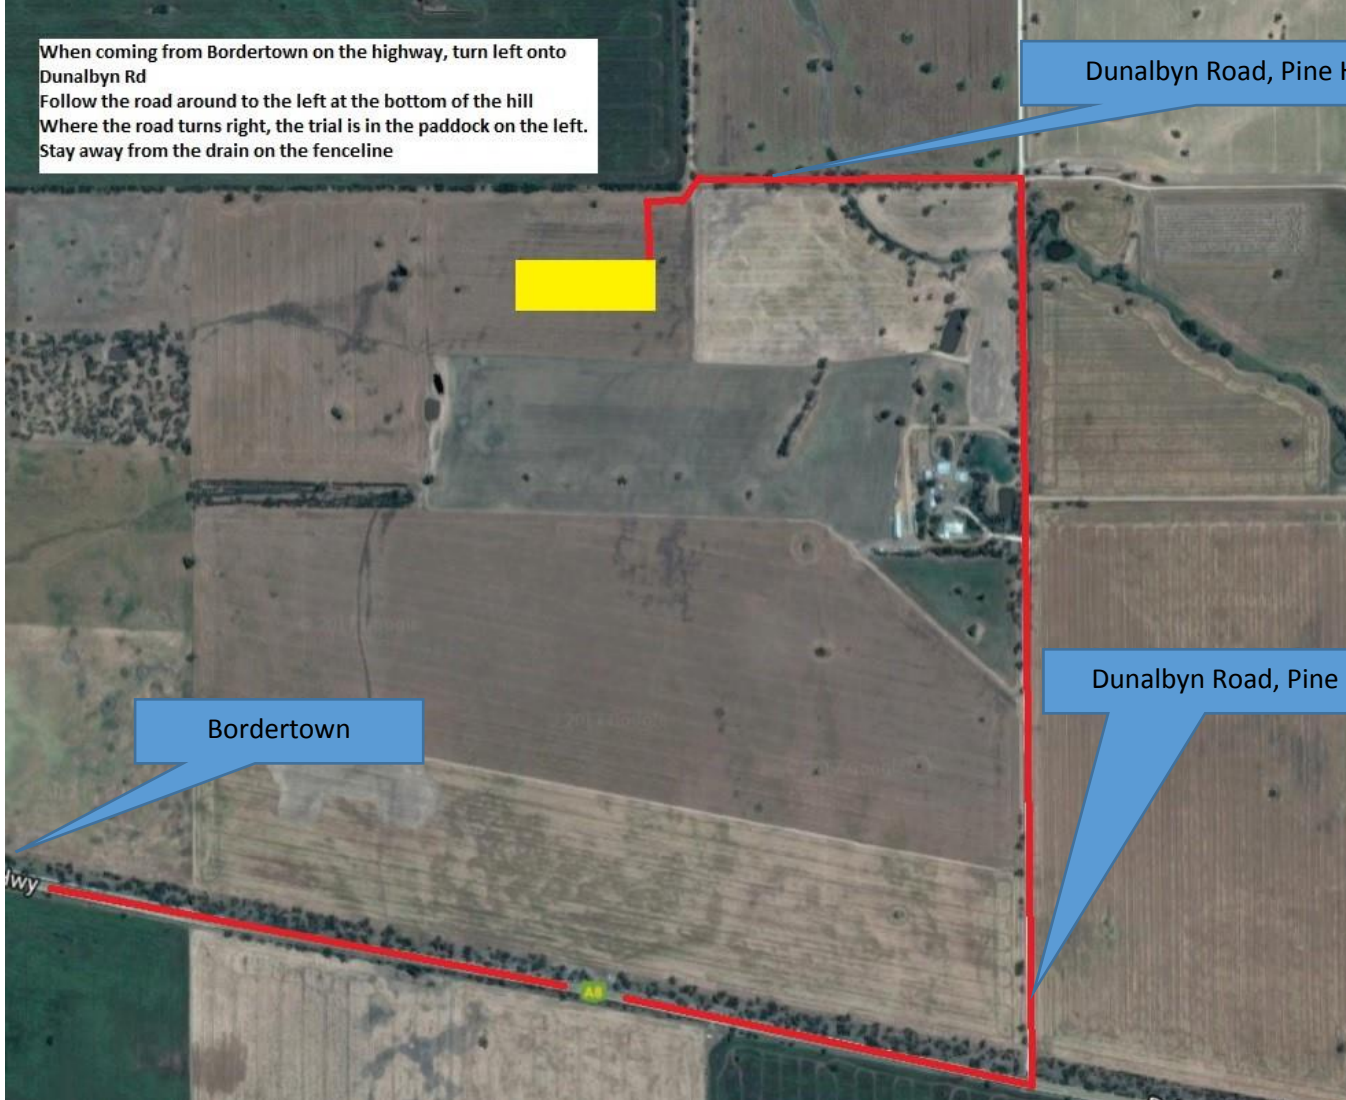

17 km from Bordertown

When coming from Bordertown on the highway, turn left onto Dunalbyn Rd  
Follow the road around to the left at the bottom of the hill  
Where the road turns right, the trial is in the paddock on the left.  
Stay away from the drain on the fenceline

Dunalbyn Road, Pine Hill

Bordertown

Dunalbyn Road, Pine Hill

# Bordertown Trial Site 2017